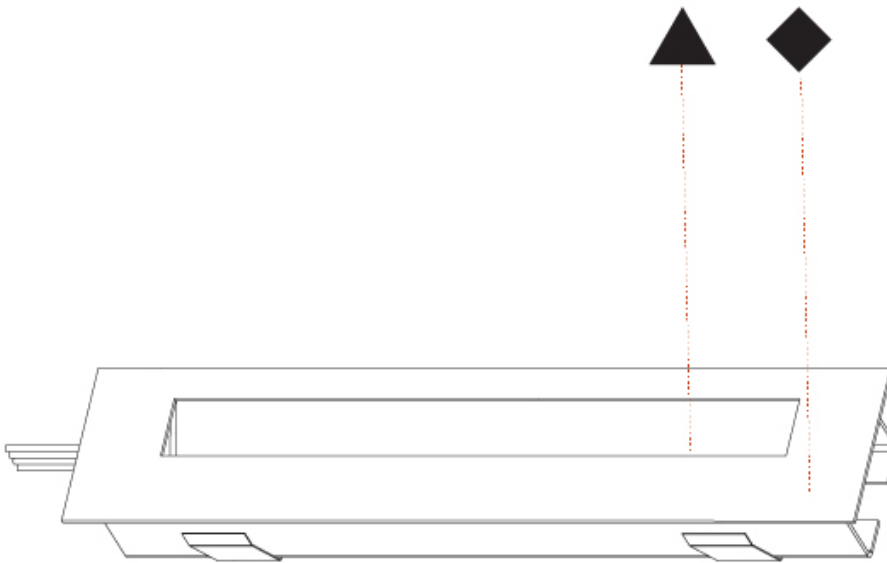

DELIGHT STRING STEP WIDE RECESSED

A35702-

PROJECT _____

TYPE _____

SPECIFIER _____

QUANTITY _____

DATE _____

DELIGHT COLOR FINISH CHART