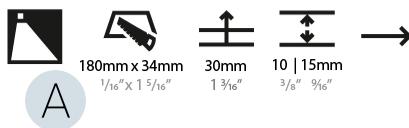

GENERAL

Series: Delight
Subseries: Delight String Step
Brand: Prolicht
Division: Architectural
Mounting Type: Recessed
Mounting Location: Wall
Subcategory: Step Light

PHYSICAL

Shape: Rectangle
Length (mm): 190
Length (in): 7 1/2
Height (mm): 40
Depth (mm): 27
Height (in): 1 9/16
Depth (in): 1 1/16
Ceiling Thickness (mm): 10 / 12 / 15
Ceiling Thickness (in): 3/8 or 1/2 or 9/16
Min. Recessing Depth (mm): 30
Min. Recessing Depth (in): 1 3/16
Light Distribution: Asymmetric
Weight (kg): 0.208
Weight (lbs): 0.4576
Fixture Finish: SSR / BKV / CWI / CRY / HAB / LAG / UFT / ITA / RUA / RUR / MIC / FTG / MYG / TWT / LOD / PUS / FRO / FUP / KIA / POP / BLS / SPG / MEY / GOH / GUM / CHC / COM / ABZ / JAG / OBR / MOS / ROR
Fixture Material: Aluminum
Cut-out Measurements: 140mm / 5 1/2" x 34mm / 1 5/16"

ELECTRICAL

Lamp Type: LED (Zhaga Standard)
Input Wattage (W): 2.2
Total Output Wattage (W): 2
Dimming: 0-10V Dimming / Phase Dimming (120Vac Only)
Driver Included: No
Driver Location: Remote
Driver Type: Constant Voltage - 120 / 277Vac
Driver Class: Class 2
Input Voltage (V): 120 - 277
Output Voltage (V): 24

LED

Number of LEDs: 1
Color Temperature (°K): 3000 / 3500 / 5000
Max. Delivered Lumen (lm): 60
CRI: >80 CRI
Lamp Life (hrs): 50000

OPTICAL

RATINGS AND CERTIFICATIONS

Certified By: Certified for North American Standards
IP rating: IP20