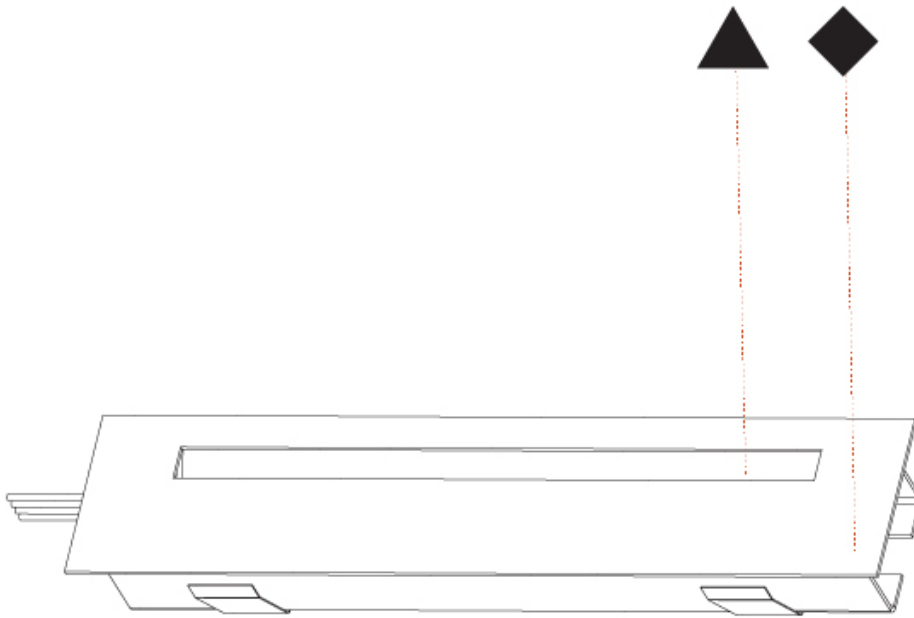

DELIGHT STRING STEP RECESSED

A35700-

PROJECT

TYPE

SPECIFIER

QUANTITY

DATE

A

PROJECT	_____
TYPE	_____
SPECIFIER	_____
QUANTITY	_____
DATE	_____

DELIGHT STRING STEP WIDE RECESSED

A35702-

base number	LED Color Temp	Finishes (Diamond)	Finishes (Triangle)
	30/35/50		

- To build a product code in our configurator select the specify button on the base model # product page
- To build a manual product code on this datasheet choose from the options listed below in blue font and add the suffix to the base model #

GENERAL

Series: Delight
Subseries: Delight String Step Wide
Brand: Prolicht
Division: Architectural
Mounting Type: Recessed
Mounting Location: Wall
Subcategory: Step Light

PHYSICAL

Shape: Rectangle
Length (mm): 190
Length (in): 7 1/2
Height (mm): 40
Depth (mm): 27
Height (in): 1 9/16
Depth (in): 1 1/16
Ceiling Thickness (mm): 10 / 12 / 15
Ceiling Thickness (in): 3/8 or 1/2 or 9/16
Min. Recessing Depth (mm): 30
Min. Recessing Depth (in): 1 3/16
Light Distribution: Asymmetric
Weight (kg): 0.208
Weight (lbs): .4576
Fixture Finish: SSR / BKV / CWI / CRY / HAB / LAG / UFT / ITA / RUA / RUR / MIC / FTG / MYG / TWT / LOD / PUS / FRO / FUP / KIA / POP / BLS / SPG / MEY / GOH / GUM / CHC / COM / ABZ / JAG / OBR / MOS / ROR
Fixture Material: Aluminum
Cut-out Measurements: 140mm / 5 1/2" x 34mm / 1 5/16"