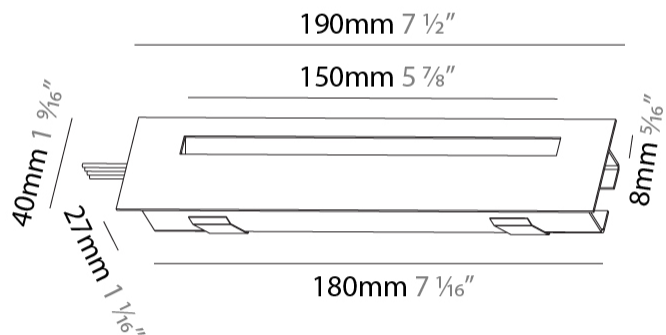

GENERAL

Series: Delight
Subseries: Delight String Step
Brand: Prolicht
Division: Architectural
Mounting Type: Recessed
Mounting Location: Wall
Subcategory: Step Light

PHYSICAL

Shape: Rectangle
Length (mm): 190
Length (in): 7 1/2
Height (mm): 40
Depth (mm): 27
Height (in): 1 9/16
Depth (in): 1 1/16
Ceiling Thickness (mm): 10 / 12 / 15
Ceiling Thickness (in): 3/8 or 1/2 or 9/16
Min. Recessing Depth (mm): 30
Min. Recessing Depth (in): 1 3/16
Light Distribution: Asymmetric
Weight (kg): 0.208
Weight (lbs): 0.4576
Fixture Finish: SSR / BKV / CWI / CRY / HAB / LAG / UFT / ITA / RUA / RUR / MIC / FTG / MYG / TWT / LOD / PUS / FRO / FUP / KIA / POP / BLS / SPG / MEY / GOH / GUM / CHC / COM / ABZ / JAG / OBR / MOS / ROR
Fixture Material: Aluminum
Cut-out Measurements: 140mm / 5 1/2" x 34mm / 1 5/16"

ELECTRICAL

Lamp Type: LED (Zhaga Standard)
Input Wattage (W): 2.2
Total Output Wattage (W): 2
Dimming: 0-10V Dimming / Phase Dimming (120Vac Only)
Driver Included: No
Driver Location: Remote
Driver Type: Constant Voltage - 120 / 277Vac
Driver Class: Class 2
Input Voltage (V): 120 - 277
Output Voltage (V): 24

LED

Number of LEDs: 1
Color Temperature (°K): 3000 / 3500 / 5000
Max. Delivered Lumen (lm): 60
CRI: >80 CRI
Lamp Life (hrs): 50000

OPTICAL

RATINGS AND CERTIFICATIONS

Certified By: Certified for North American Standards
IP rating: IP20